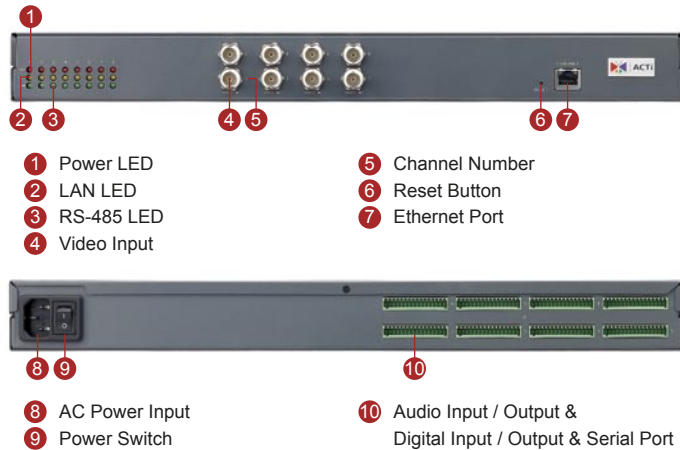

1U Rackmount 8-channel  
Video Server with Two Way Audio

# ACD-2300

- Selectable MPEG-4/MJPEG compression
- CIF up to Full D1 resolution at 30/25 FPS (per channel)
- Multi-stream with variable frame rate in the same compression
- Two-way audio supported (per channel)
- Hardware motion detection, Digital Input / Output (per channel)
- Serial ports for each channel

## DIMENSION DIAGRAM

Unit: mm [inch]

**PRODUCT SPECIFICATION****Video Compression**

Compression	MPEG-4 SP, MJPEG selectable
Picture Resolution	Full D1 (720 x 480 in NTSC, 720x576 in PAL) VGA (640 x 480 in NTSC, 640x480 in PAL) CIF (352 x 240 in NTSC, 352x288 in PAL) QCIF (160 x 112 in NTSC, 176x144 in PAL) (per channel)
Bit Rate	28 K ~ 3 M bps (per channel)
Image Frame Rate	30fps at full D1 resolution (NTSC) 25fps at full D1 resolution (PAL)
Multi-stream	Up to 2 configurable frame rate/bit rate streams for preview and recording (per channel)

**Video Input**

Composite Input	8, CVBS, 1.0Vp-p with 75Ω loading, BNC connector
-----------------	--

**Video Output**

Composite Output	N/A
------------------	-----

**Audio Input**

Compression	8kHz, Mono, PCM
Audio Line Input	8, Unbalanced, 1.4Vp-p, 1Vrms, terminal block