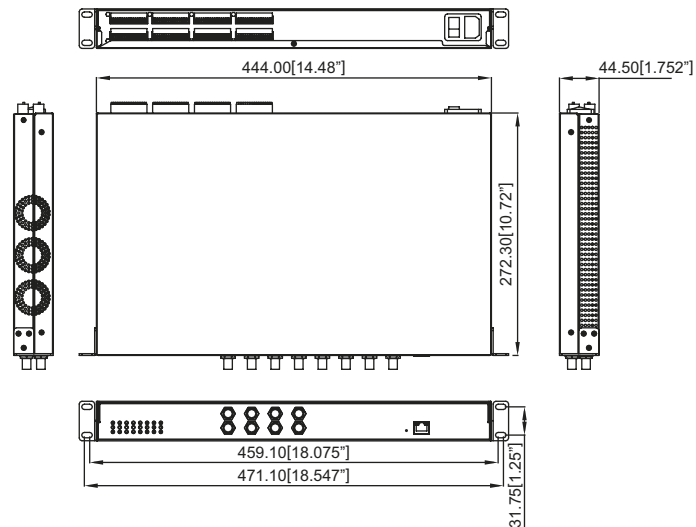

## DIMENSION DIAGRAM

Unit: mm [inch]

**PRODUCT SPECIFICATION****Video Compression**

Compression	MPEG-4 SP, MJPEG selectable
Picture Resolution	Full D1 (720 x 480 in NTSC, 720x576 in PAL) VGA (640 x 480 in NTSC, 640x480 in PAL) CIF (352 x 240 in NTSC, 352x288 in PAL) QCIF (160 x 112 in NTSC, 176x144 in PAL) (per channel)
Bit Rate	28 K ~ 3 M bps (per channel)
Image Frame Rate	30fps at full D1 resolution (NTSC) 25fps at full D1 resolution (PAL)
Multi-stream	Up to 2 configurable frame rate/bit rate streams for preview and recording (per channel)

**Power**

Power Requirement	AC 100 ~ 240V 50/60 Hz
Power Consumption	50 W

**Physical**

Dimensions (WxHxD)	444 mm x 44.5 mm x 272 mm (17.48" x 1.75" x 10.72")
Weight	3.9 Kg (8.60 lb)

**Approvals**

Certificate	CE, FCC
-------------	---------