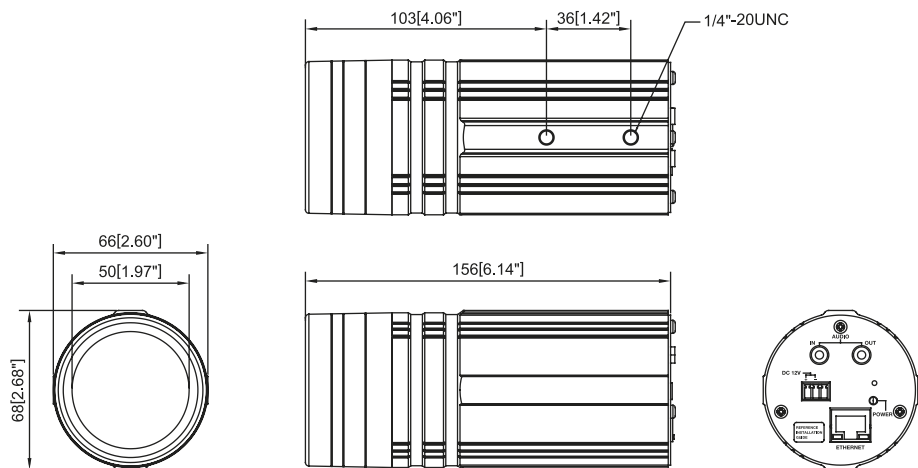

# ACM-1011

Indoor IP IR Bullet Camera

\* The bracket needs to be purchased separately.

- 1/3" Micron Progressive Scan CMOS
- Day and night function with Mechanical IR Cut Filter
- Integrated f3.3 ~ 12 mm / F1.6 lens
- Selectable MPEG-4 / MJPEG compression
- VGA resolution at 30 FPS
- Multi-stream with variable frame rate in the same compression
- Two-way audio supported
- Hardware motion detection
- DC 12V or Power over Ethernet (IEEE 802.3af) supported

## DIMENSION DIAGRAM

Unit: mm [inch]