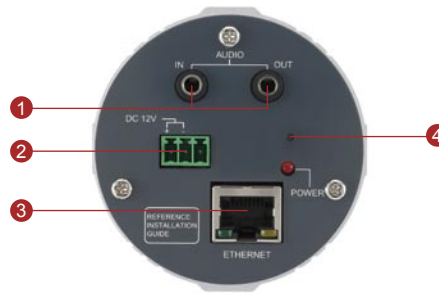

# ACM-1011

Indoor IP IR Bullet Camera

\* The bracket needs to be purchased separately.

- 1/3" Micron Progressive Scan CMOS
- Day and night function with Mechanical IR Cut Filter
- Integrated f3.3 ~ 12 mm / F1.6 lens
- Selectable MPEG-4 / MJPEG compression
- VGA resolution at 30 FPS
- Multi-stream with variable frame rate in the same compression
- Two-way audio supported
- Hardware motion detection
- DC 12V or Power over Ethernet (IEEE 802.3af) supported

- ① Audio Input / Output
- ② DC 12V Power Input
- ③ Ethernet Port
- ④ Reset Button